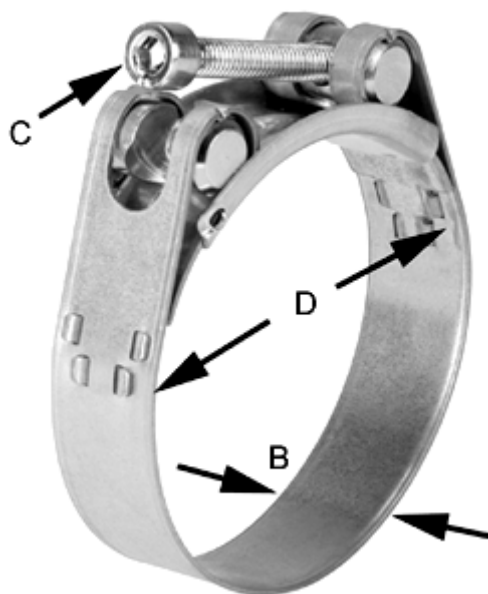

Data Sheet

Article number: 025927252088

Description: Heavy Duty Clamp GBS M 88/25 W2 ISK QRC

Measures

C (screw type)	= ISK
Diameter D	= 85-91
Width B	= 25